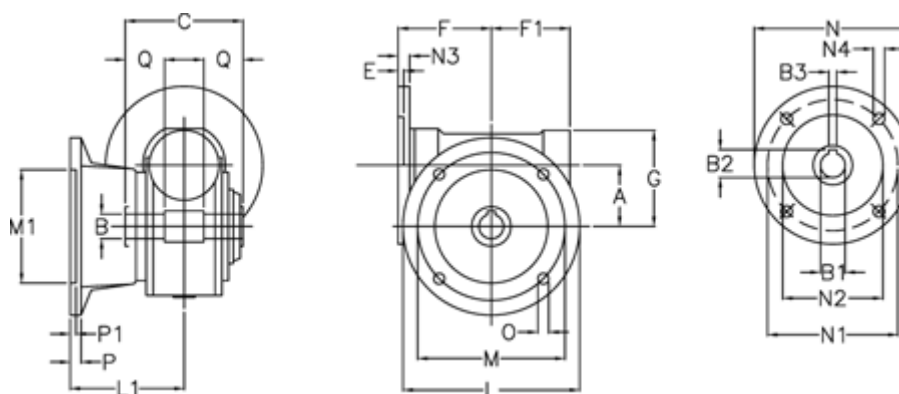

# Data Sheet

Article number: 3902150020455

Description: Worm gear  
VF 150-F1-20-160B5, without lubrication

## Measures

A	= 150	F1	= 179	N2	= 250
B	= 50 H7	G	= 218	N3	= 18
B1 E7	= 42	L	= 350	N4	= 18
B2	= 44.6	L1	= 220	O	= 18
B3 H9	= 12	M	= 290	P	= 22
C	= 175	M1	= 200	P1	= 20
E	= 2	N	= 350	Q	= 55
F	= 190	N1	= 300		